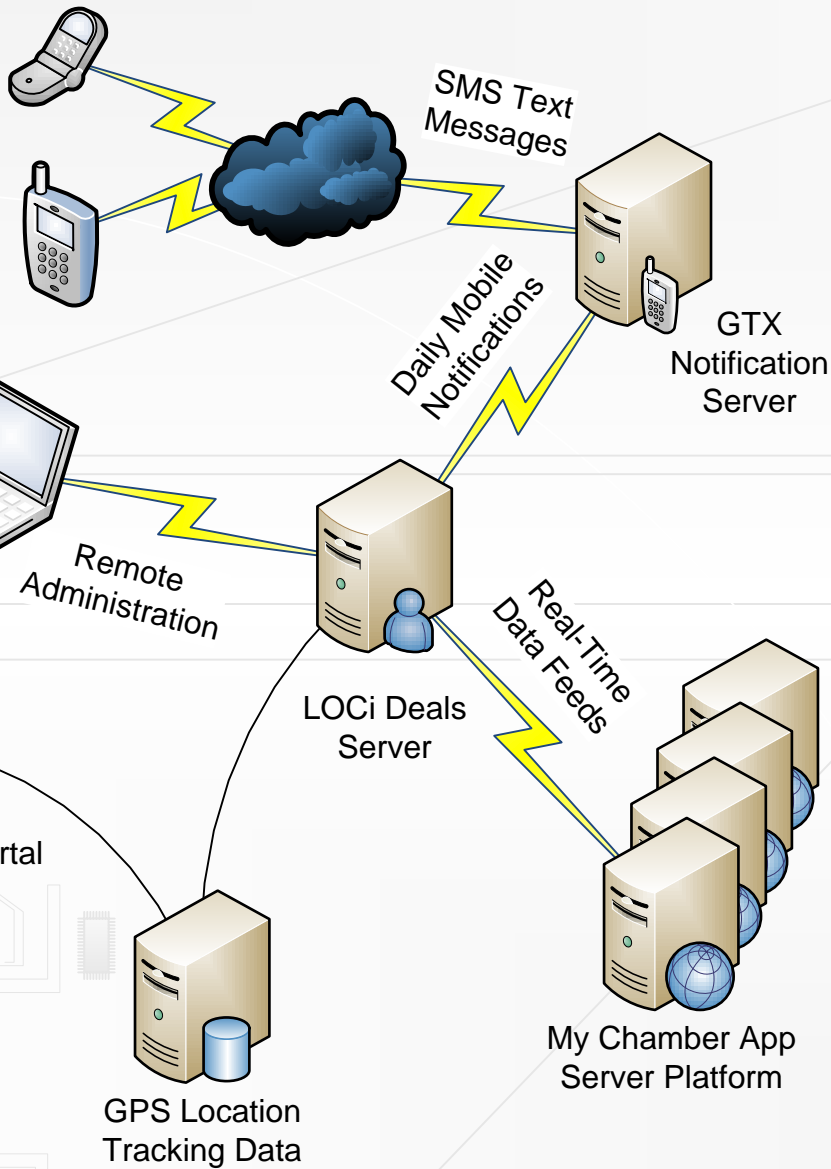

# GTX LOCi Deals Platform System Architecture

## The LOCi Deals Solution Provides...

- ✓ Precise Real-Time *hyper-local* Marketing
- ✓ Dynamic Business to User Connectivity
- ✓ Flexible Proximity & Time Targeting
- ✓ Immediate Measurable Results
- ✓ Proven GTX Core Platform APIs
- ✓ Robust and Scalable Technology

... all while accelerating **Time-to-Market!**

**Dynamically Connecting Businesses to Consumers in Real-Time**

*Unleashing the Power of Mobile 2-Way GPS Technologies*