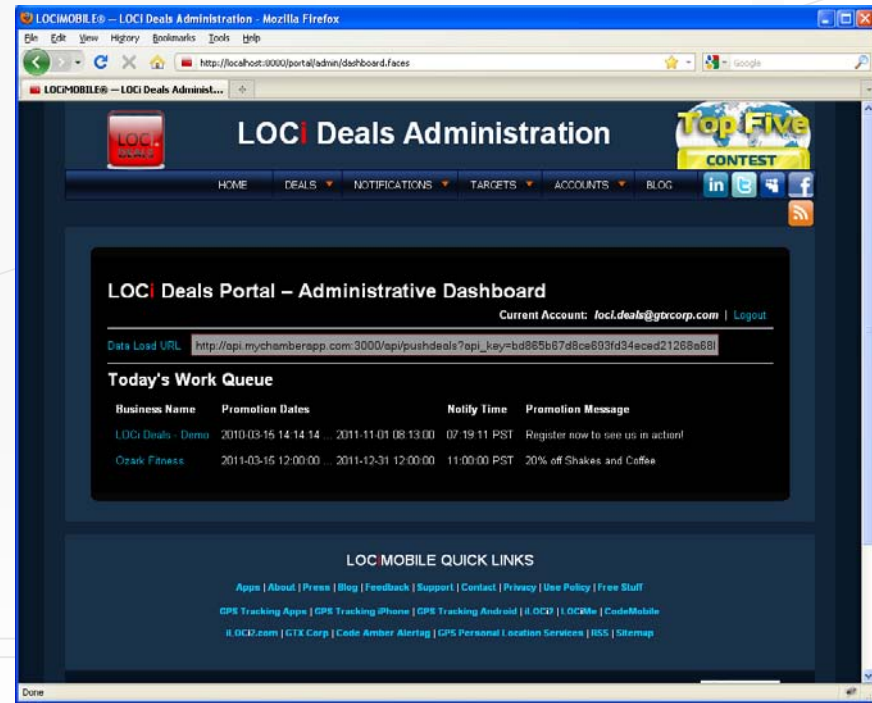

## The LOCi Deals Solution Provides...

- ✓ Precise Real-Time *hyper-local* Marketing
- ✓ Dynamic Business to User Connectivity
- ✓ Flexible Proximity & Time Targeting
- ✓ Immediate Measurable Results
- ✓ Proven GTX Core Platform APIs
- ✓ Robust and Scalable Technology